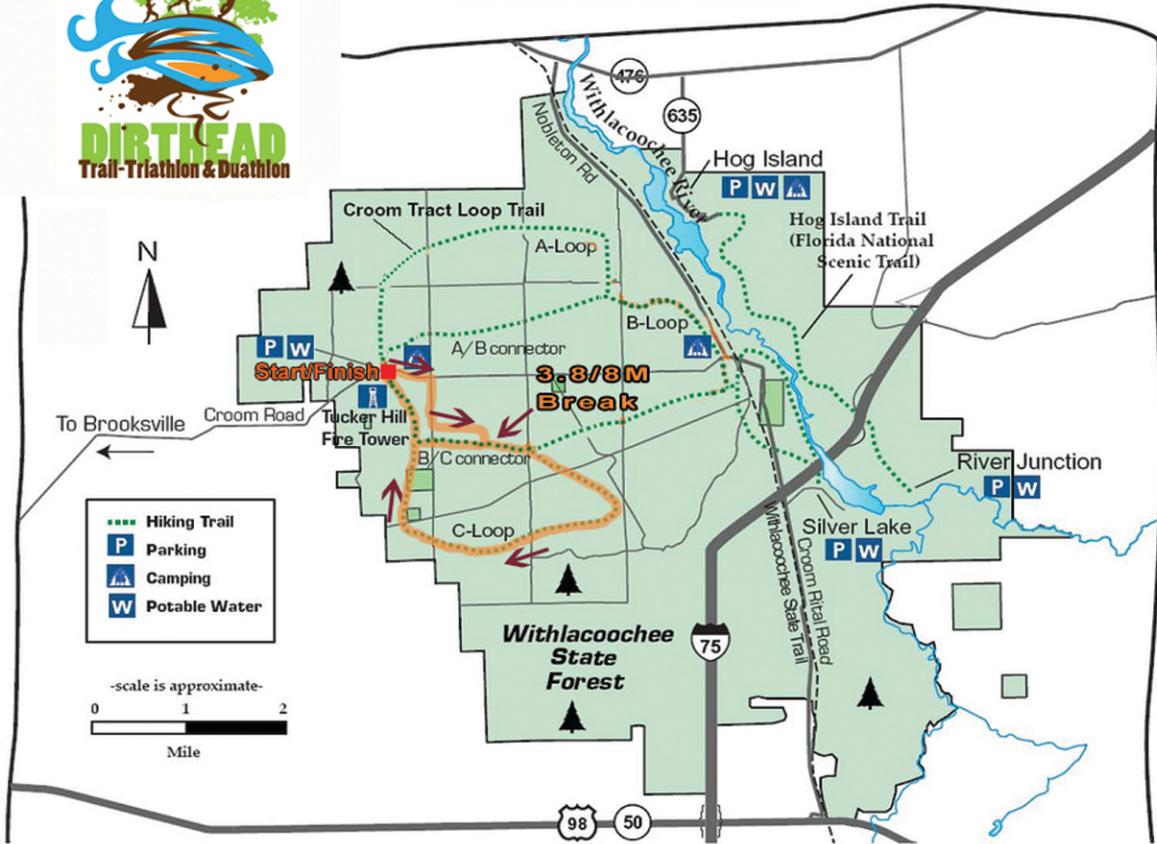

3.8/8 MILE RUN

Croom Mountain Bike Trails